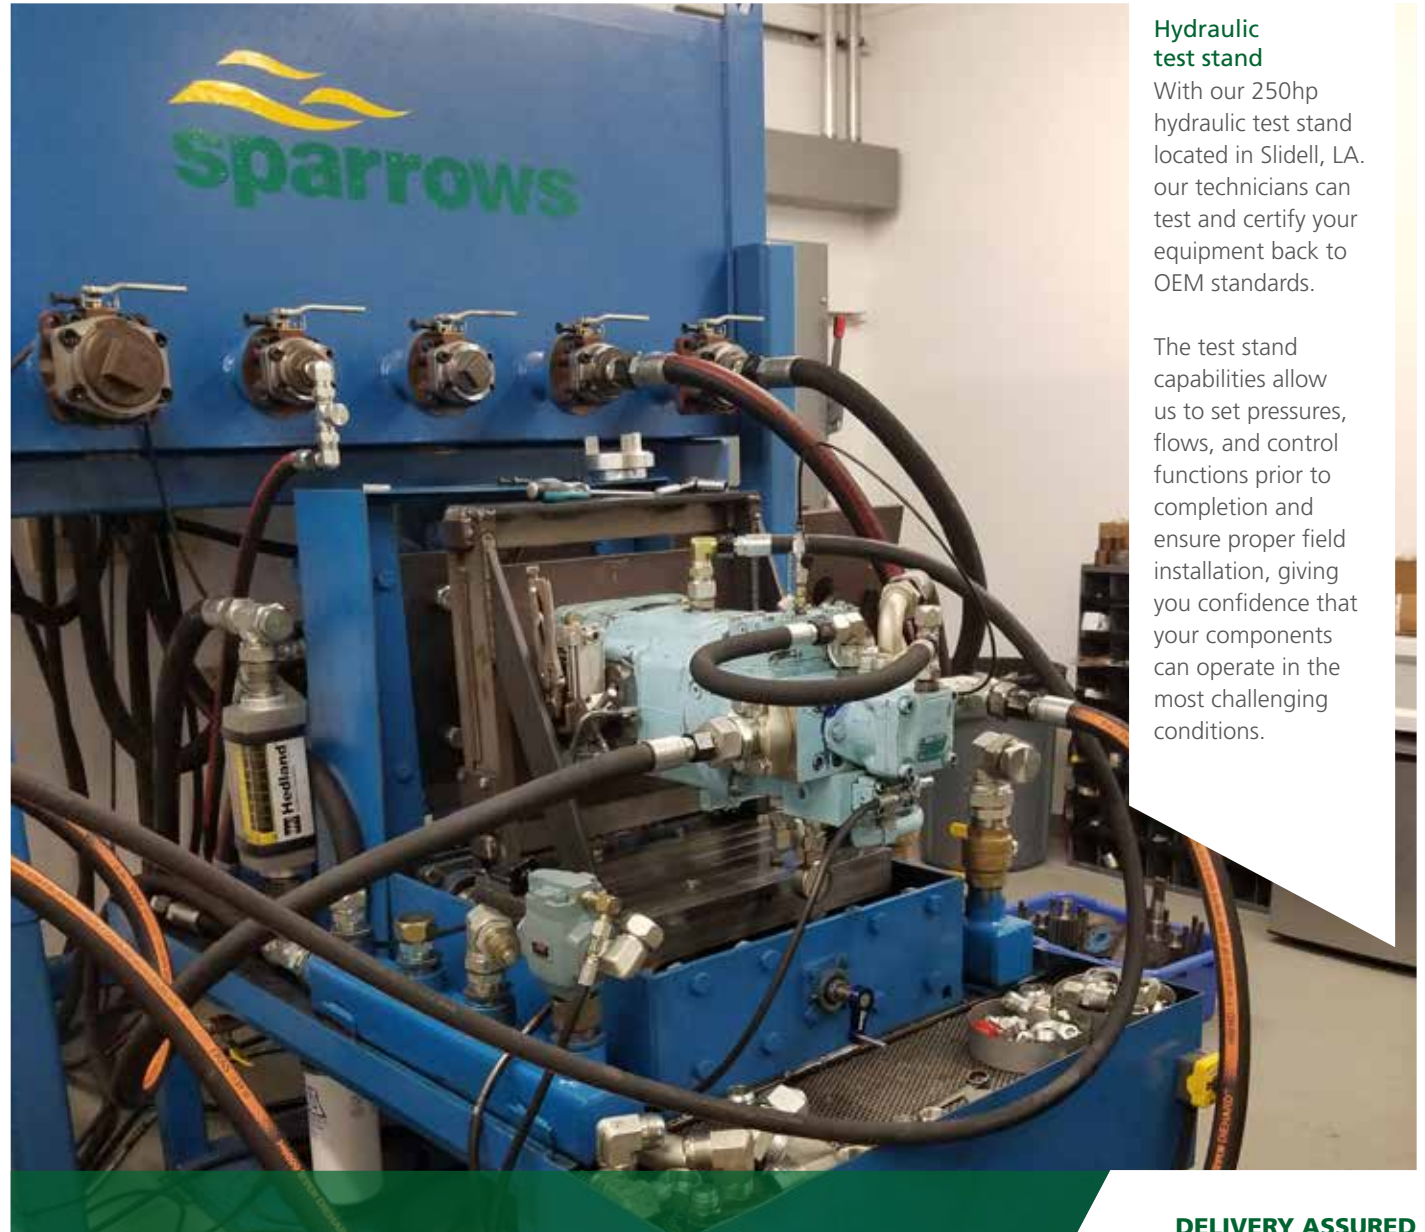

REPAIR SERVICES

Having built working relationships with major hydraulic OEMs, Sparrows is a certified Dana / Brevini, Braden, and SKF Lincoln authorized service center. Along with being a Linde preferred partner, we can offer troubleshooting and repair on the following components:

- Hydraulic pumps and motors
- Hydraulic valves
- Cylinder refurbishment
- Conveyor drive and roller
- Swing gear box.

Hydraulic test stand

With our 250hp hydraulic test stand located in Slidell, LA, our technicians can test and certify your equipment back to OEM standards.

The test stand capabilities allow us to set pressures, flows, and control functions prior to completion and ensure proper field installation, giving you confidence that your components can operate in the most challenging conditions.