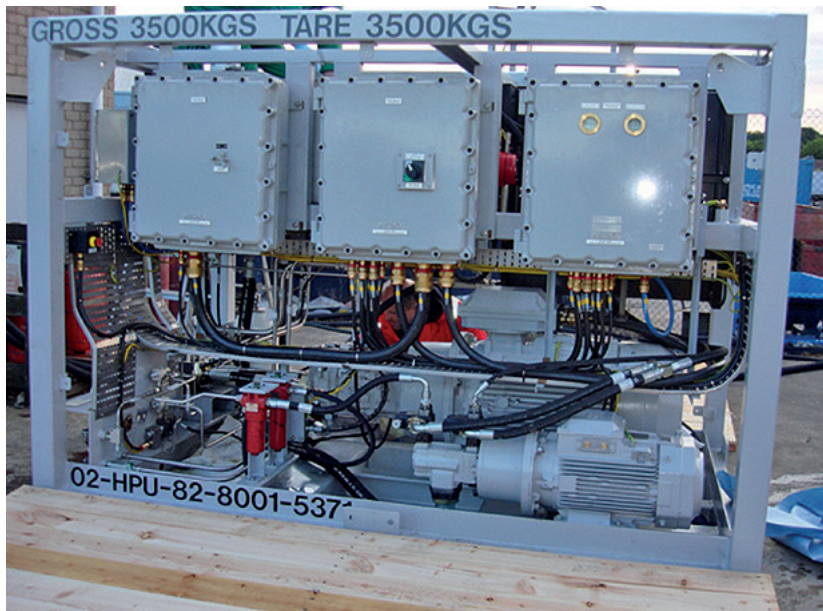

Hydraulic new-build equipment

We can offer a wide range of standard and custom-built hydraulic systems and equipment, from hydraulic power units (HPU), high-pressure test units (HPTU), control panels and manifolds, through to winch packages, upgrade packages and fully integrated systems

1.

2.

3.

1.

ATEX zone 2 hydraulic turbine starter system

2-3.

ATEX zone 1 HPU, winch and load monitoring package for production riser pull-in and disconnect