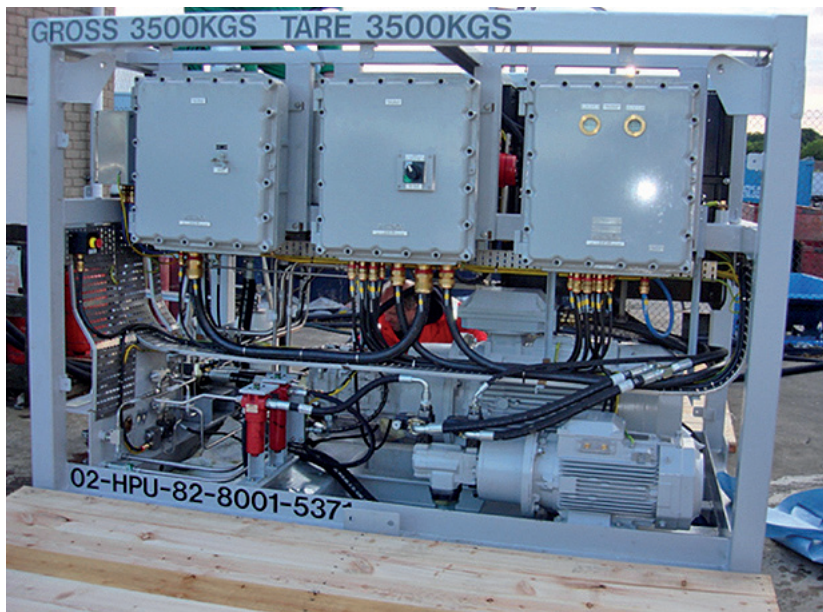

Hydraulic new-build equipment

We can offer a wide range of standard and custom-built hydraulic systems and equipment, from hydraulic power units (HPU), high-pressure test units (HPTU), control panels and manifolds, through to winch packages, upgrade packages and fully integrated systems

1.

2.

3.

1.

ATEX zone 2 hydraulic turbine starter system

2-3.

ATEX zone 1 HPU, winch and load monitoring package for production riser pull-in and disconnect